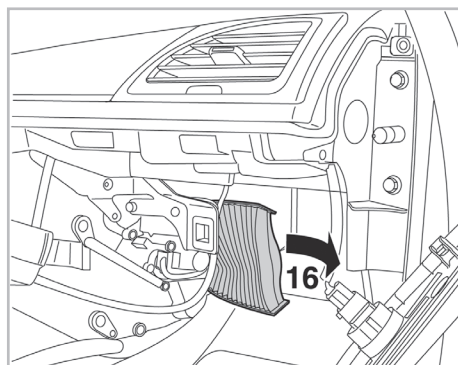

COMFORT

particle filter

715721

FH348

PA

WANT TO KNOW MORE?

www.valeo-techassist.com

FOR
NISSAN
RENAULT

JUKE A/C+ (07/10 >)
FLUENCE A/C+ (02/10 >)

Valeo Service - Société par Actions simplifiée - Capital de 12 900 000 € - 70, rue Ployel, 93285 Saint-Denis Cedex - France - B 306 486 408 RCS Bobigny