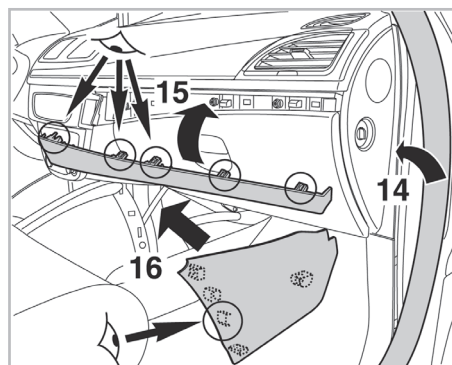

COMFORT

particle filter

715721

FH348

PA

WANT TO KNOW MORE?

www.valeo-techassist.com

FOR
NISSAN
RENAULT

JUKE A/C+ (07/10 >)
FLUENCE A/C+ (02/10 >)

Valeo Service - Société par Actions simplifiée - Capital de 12 900 000 € - 70, rue Ployel, 93285 Saint-Denis Cedex - France - B 306 486 408 RCS Bobigny