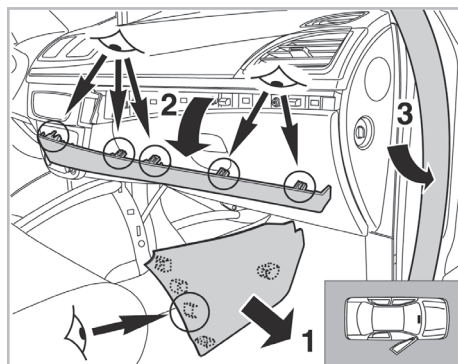

COMFORT

particle filter

715721

FH348

PA

WANT TO KNOW MORE?

www.valeo-techassist.com

FOR
NISSAN
RENAULT

JUKE A/C+ (07/10 >)
FLUENCE A/C+ (02/10 >)

Valeo Service - Société par Actions simplifiée - Capital de 12 900 000 € - 70, rue Ployel, 93285 Saint-Denis Cedex - France - B 306 486 408 RCS Bobigny