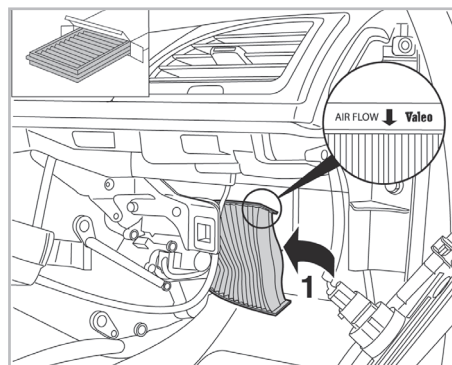

COMFORT

particle filter

715721

FH348

PA

WANT TO KNOW MORE?

www.valeo-techassist.com

FOR
NISSAN
RENAULT

JUKE A/C+ (07/10 >)
FLUENCE A/C+ (02/10 >)

Valeo Service - Société par Actions simplifiée - Capital de 12 900 000 € - 70, rue Ployel, 93285 Saint-Denis Cedex - France - B 306 486 408 RCS Bobigny