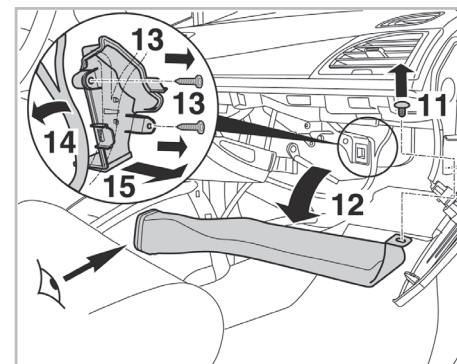

COMFORT

particle filter

715721

FH348

PA

WANT TO KNOW MORE?

www.valeo-techassist.com

FOR
NISSAN
RENAULT

JUKE A/C+ (07/10 >)
FLUENCE A/C+ (02/10 >)

Valeo Service - Société par Actions simplifiée - Capital de 12 900 000 € - 70, rue Ployel, 93285 Saint-Denis Cedex - France - B 306 486 408 RCS Bobigny