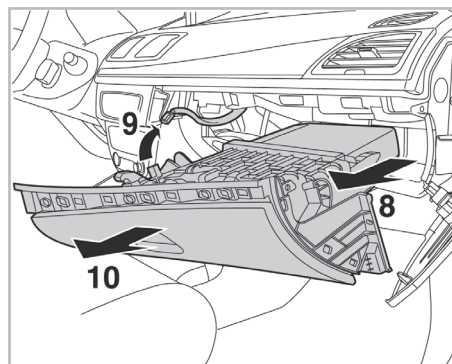

COMFORT

particle filter

715721

FH348

PA

WANT TO KNOW MORE?

www.valeo-techassist.com

FOR
NISSAN
RENAULT

JUKE A/C+ (07/10 >)
FLUENCE A/C+ (02/10 >)

Valeo Service - Société par Actions simplifiée - Capital de 12 900 000 € - 70, rue Ployel, 93285 Saint-Denis Cedex - France - B 306 486 408 RCS Bobigny