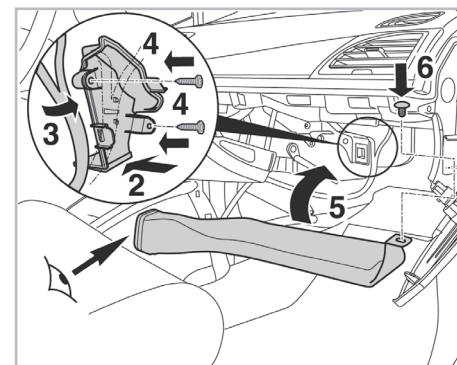

COMFORT

particle filter

715721

FH348

PA

WANT TO KNOW MORE?

www.valeo-techassist.com

FOR
NISSAN
RENAULT

JUKE A/C+ (07/10 >)
FLUENCE A/C+ (02/10 >)

Valeo Service - Société par Actions simplifiée - Capital de 12 900 000 € - 70, rue Ployel, 93285 Saint-Denis Cedex - France - B 306 486 408 RCS Bobigny