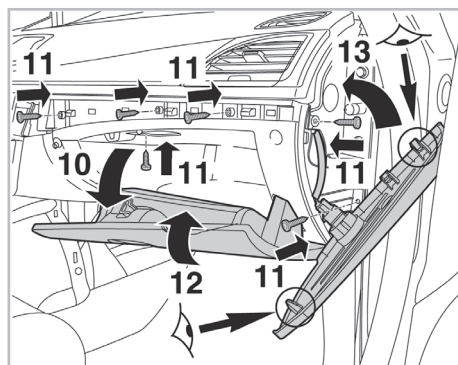

COMFORT

particle filter

715721

FH348

PA

WANT TO KNOW MORE?

www.valeo-techassist.com

FOR
NISSAN
RENAULT

JUKE A/C+ (07/10 >)
FLUENCE A/C+ (02/10 >)

Valeo Service - Société par Actions simplifiée - Capital de 12 900 000 € - 70, rue Ployel, 93285 Saint-Denis Cedex - France - B 306 486 408 RCS Bobigny