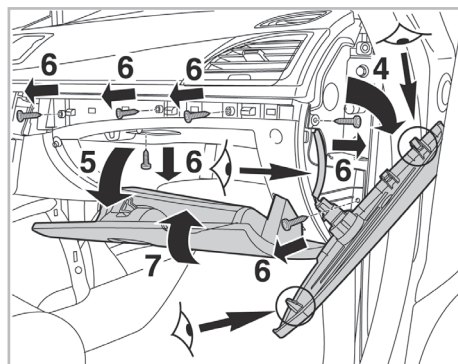

COMFORT

particle filter

715721

FH348

PA

WANT TO KNOW MORE?

www.valeo-techassist.com

FOR
NISSAN
RENAULT

JUKE A/C+ (07/10 >)
FLUENCE A/C+ (02/10 >)

Valeo Service - Société par Actions simplifiée - Capital de 12 900 000 € - 70, rue Ployel, 93285 Saint-Denis Cedex - France - B 306 486 408 RCS Bobigny