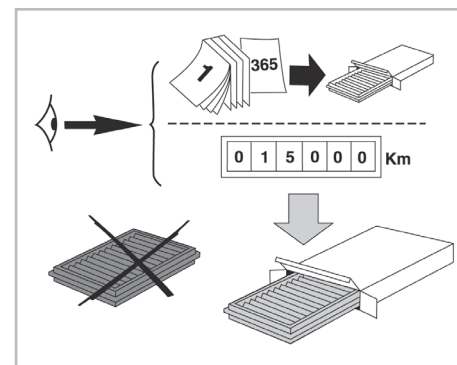

COMFORT

particle filter

715721

FH348

PA

WANT TO KNOW MORE?

www.valeo-techassist.com

FOR
NISSAN
RENAULT

JUKE A/C+ (07/10 >)
FLUENCE A/C+ (02/10 >)

Valeo Service - Société par Actions simplifiée - Capital de 12 900 000 € - 70, rue Ployel, 93285 Saint-Denis Cedex - France - B 306 486 408 RCS Bobigny