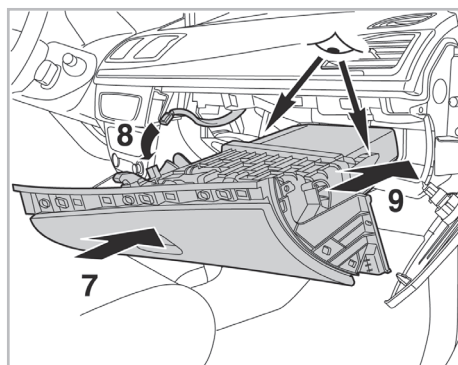

COMFORT

particle filter

715721

FH348

PA

WANT TO KNOW MORE?

www.valeo-techassist.com

FOR
NISSAN
RENAULT

JUKE A/C+ (07/10 >)
FLUENCE A/C+ (02/10 >)

Valeo Service - Société par Actions simplifiée - Capital de 12 900 000 € - 70, rue Ployel, 93285 Saint-Denis Cedex - France - B 306 486 408 RCS Bobigny