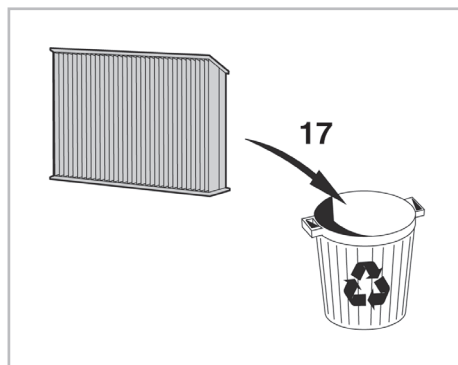

COMFORT

particle filter

715721

FH348

PA

WANT TO KNOW MORE?

www.valeo-techassist.com

FOR
NISSAN
RENAULT

JUKE A/C+ (07/10 >)
FLUENCE A/C+ (02/10 >)

Valeo Service - Société par Actions simplifiée - Capital de 12 900 000 € - 70, rue Ployel, 93285 Saint-Denis Cedex - France - B 306 486 408 RCS Bobigny